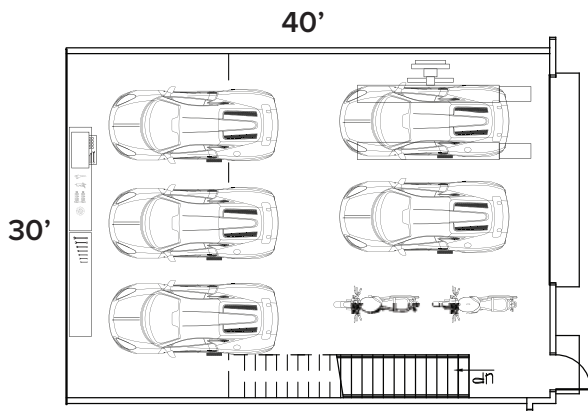

# TORQUE

1,600 Sq. Ft. (400 Sq. Ft. of Mezzanine)